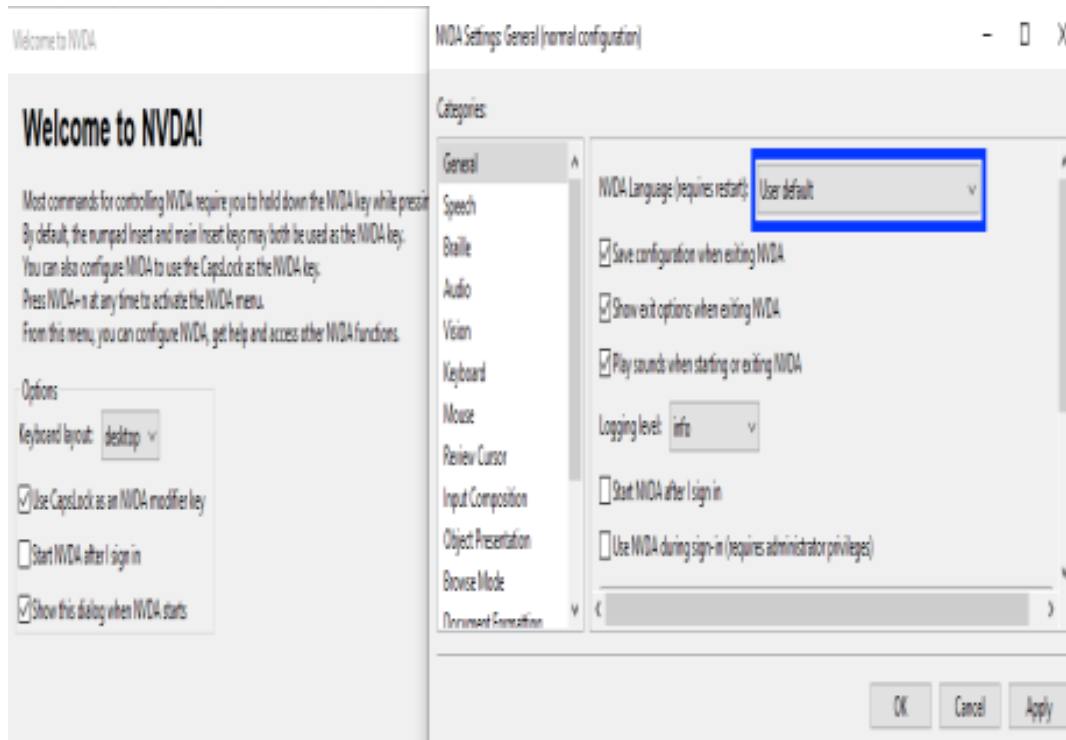

## NVDA Screen Reader

**Installed in Digital Library and Computer Science Lab**

[https://drive.google.com/file/d/1sJ\\_H2F-ZHQj2THvwCM7IpE9rbYMJKWXY/view?usp=sharing](https://drive.google.com/file/d/1sJ_H2F-ZHQj2THvwCM7IpE9rbYMJKWXY/view?usp=sharing)